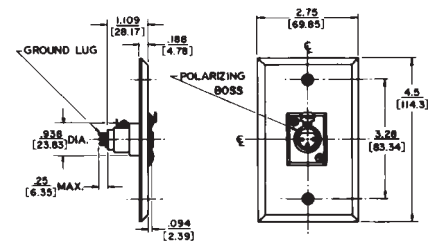

Q-G® WALL PLATE RECEPTACLES

G(*)M WALL PLATE RECEPTACLE

Wall plate with one B3M or B4M male receptacle mounted (in "D"-shaped hole to prevent turning) on standard single electrical outlet box. Cover mounting screws included.

J(*)F WALL PLATE RECEPTACLE

Wall plate with one, D3F or D4F female receptacle. Mounts on standard single electrical outlet box. Cover mounting screws included.

H(*)M WALL PLATE RECEPTACLE

Wall plate with two, B3M or B4M male receptacles mounted (in "D"-shaped holes to prevent turning) on standard single electrical outlet box. Cover mounting screws included.

K(*)F WALL PLATE RECEPTACLE

Wall plate with two, D3F or D4F female receptacles. Mounts on standard single electrical outlet box. Cover mounting screws included.

DIMENSIONS ARE FOR REFERENCE ONLY $\frac{\text{Inch}}{\text{(mm)}}$