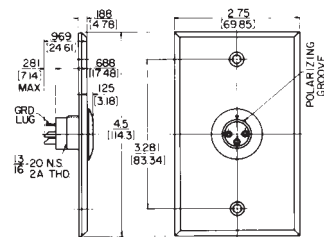

Q-G® WALL PLATE RECEPTACLES

G(*)M WALL PLATE RECEPTACLE

Wall plate with one B3M or B4M male receptacle mounted (in "D"-shaped hole to prevent turning) on standard single electrical outlet box. Cover mounting screws included.

J(*)F WALL PLATE RECEPTACLE

Wall plate with one, D3F or D4F female receptacle. Mounts on standard single electrical outlet box. Cover mounting screws included.

H(*)M WALL PLATE RECEPTACLE

Wall plate with two, B3M or B4M male receptacles mounted (in "D"-shaped holes to prevent turning) on standard single electrical outlet box. Cover mounting screws included.

K(*)F WALL PLATE RECEPTACLE

Wall plate with two, D3F or D4F female receptacles. Mounts on standard single electrical outlet box. Cover mounting screws included.

DIMENSIONS ARE FOR REFERENCE ONLY $\frac{\text{Inch}}{\text{(mm)}}$