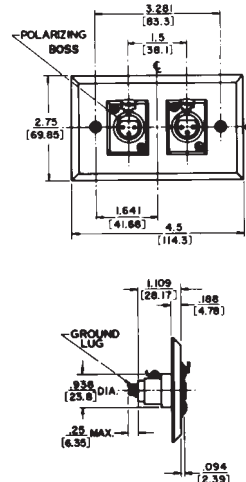

Q-G® WALL PLATE RECEPTACLES

G(*)M WALL PLATE RECEPTACLE

Wall plate with one B3M or B4M male receptacle mounted (in "D"-shaped hole to prevent turning) on standard single electrical outlet box. Cover mounting screws included.

J(*)F WALL PLATE RECEPTACLE

Wall plate with one, D3F or D4F female receptacle. Mounts on standard single electrical outlet box. Cover mounting screws included.

H(*)M WALL PLATE RECEPTACLE

Wall plate with two, B3M or B4M male receptacles mounted (in "D"-shaped holes to prevent turning) on standard single electrical outlet box. Cover mounting screws included.

K(*)F WALL PLATE RECEPTACLE

Wall plate with two, D3F or D4F female receptacles. Mounts on standard single electrical outlet box. Cover mounting screws included.

DIMENSIONS ARE FOR REFERENCE ONLY $\frac{\text{Inch}}{\text{(mm)}}$