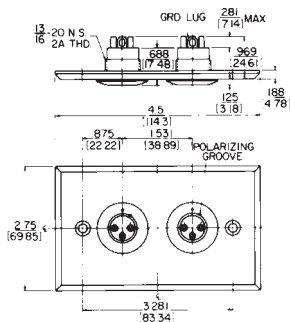

Q-G® WALL PLATE RECEPTACLES

G(*)M WALL PLATE RECEPTACLE

Wall plate with one B3M or B4M male receptacle mounted (in "D"-shaped hole to prevent turning) on standard single electrical outlet box. Cover mounting screws included.

J(*)F WALL PLATE RECEPTACLE

Wall plate with one, D3F or D4F female receptacle. Mounts on standard single electrical outlet box. Cover mounting screws included.

H(*)M WALL PLATE RECEPTACLE

Wall plate with two, B3M or B4M male receptacles mounted (in "D"-shaped holes to prevent turning) on standard single electrical outlet box. Cover mounting screws included.

K(*)F WALL PLATE RECEPTACLE

Wall plate with two, D3F or D4F female receptacles. Mounts on standard single electrical outlet box. Cover mounting screws included.

DIMENSIONS ARE FOR REFERENCE ONLY $\frac{\text{Inch}}{\text{(mm)}}$